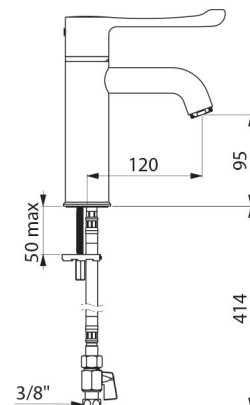

SECURITHERM BIOCLIP

thermostatic basin mixer

Ref. H9605

Single hole, sequential thermostatic mixer H. 95mm L. 120mm

2025 UK public price excluding VAT: £425.21

DESCRIPTION

SECURITHERM BIOCLIP thermostatic basin mixer - Ref. H9605

Deck-mounted thermostatic SECURITHERM basin mixer.
Sequential thermostatic mixer: opens and closes with cold water.
No risk of cross flow between the hot and cold water.
No non-return valves on the inlets.
BIOCLIP: mixer is easy to remove for cleaning and disinfection.
Anti-scalding failsafe: shuts off automatically if cold or hot water supply fails.
Securitouch thermal insulation prevents burns.
Single hole mixer with curved spout H. 95mm L. 120mm fitted with a hygienic flow straightener with no impurity retention and thermal shock-resistant.
Scale-resistant sequential thermostatic cartridge for single control of flow rate and temperature.
Cold water temperature adjusts up to 40°C with temperature limiter set at 40°C.
Thermal and chemical shocks are possible.
Body and spout with smooth interiors and low water volume.
Flow rate limited to 5 lpm at 3 bar.
No manual contact thanks to Hygiene control lever L. 146mm.
No pop-up waste.
Supplied with PEX flexibles F3/8" with chrome-plated brass stopcocks.
Fixing reinforced by 2 stainless steel rods.
Ideal for healthcare facilities, retirement and care homes, hospitals and clinics.
Mixer suitable for people with reduced mobility.
30-year warranty.
Also available with copper tails.

TECHNICAL CHARACTERISTICS

SECURITHERM BIOCLIP thermostatic basin mixer - Ref. H9605