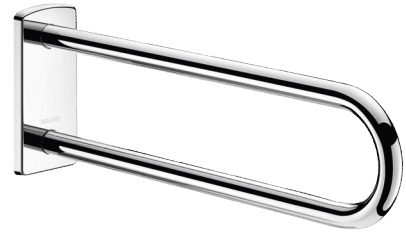

Fixed wall support bar Ø 32mm, L. 650mm

Ref. 510161P

UltraPolish bright polished stainless steel

2024 UK public price excluding VAT: £319.86

DESCRIPTION

Fixed wall support bar Ø 32mm, L. 650mm - Ref. 510161P

Wall support bar for people with reduced mobility. For use as a grab bar and a fixed support bar for WCs, showers or washbasins. Generally installed parallel to a drop-down bar in a WC or on either side of a washbasin.

Recommended if the WC pan or shower seat is a long way from the side wall.

Dimensions: 650 x 230 x 105mm, Ø 32mm.

Bacteriostatic 304 stainless steel tube.

Stainless steel with UltraPolish bright polished finish, uniform non-porous surface for easy maintenance and hygiene.

Height	230mm
Length	650mm
Width	105mm
Diameter	Ø 32mm
Finish	304 stainless steel UltraPolish bright polished
Norms	 
Warranty	