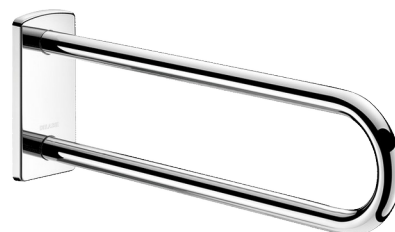

# Fixed wall support bar Ø 32mm, L. 650mm

Ref. 510161P

UltraPolish bright polished stainless steel

**2024 UK public price excluding VAT: £319.86**

## DESCRIPTION

**Fixed wall support bar Ø 32mm, L. 650mm - Ref. 510161P**

Wall support bar for people with reduced mobility. For use as a grab bar and a fixed support bar for WCs, showers or washbasins.

Generally installed parallel to a drop-down bar in a WC or on either side of a washbasin.

Recommended if the WC pan or shower seat is a long way from the side wall.

Dimensions: 650 x 230 x 105mm, Ø 32mm.

Bacteriostatic 304 stainless steel tube.

Stainless steel with UltraPolish bright polished finish, uniform non-porous surface for easy maintenance and hygiene.

Fixings secured to wall by a 4mm thick 304 stainless steel fixing plate, concealed by cover plate.