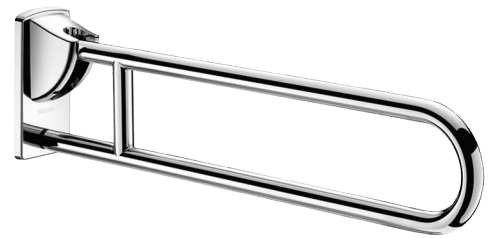

Stainless steel drop-down rail, bright, L. 850mm

Ref. 510164P

UltraPolish bright polished stainless steel

2024 UK public price excluding VAT: £360.05

DESCRIPTION

Stainless steel drop-down rail, bright, L. 850mm - Ref. 510164P

Drop-down grab bar Ø 32mm, for people with reduced mobility.
 Drop-down grab bar for WCs or showers.
 Allows side access in the raised position.
 In the lowered position use as a grab bar, for standing up and assisting movement.
 Retained in upright position. Slowed down descent.
 Drop-down grab bar made from bacteriostatic 304 stainless steel.
 Stainless steel with bright polished UltraPolish finish, non-porous uniform surface for easy maintenance and hygiene.
 Fixings concealed by a 4mm thick 304 stainless steel cover plate.
 Supplied with stainless steel screws for concrete walls.
 Dimensions: 850 x 230 x 105mm.
 Tested to over 200kg. Maximum recommended user weight 135kg.
 30-year warranty.
 CE marked.

TECHNICAL CHARACTERISTICS

Stainless steel drop-down rail, bright, L. 850mm - Ref. 510164P

Height	230mm
Length	850mm
Width	105mm
Diameter	32mm
Finish	UltraPolish 304 stainless steel, bright polished
Norms	 
Warranty	

ADVANTAGES

304 stainless steel: reduces bacterial development

Tested to over 200 kg

UltraPolish: smooth surface easy to clean

Diameter adapted for an optimal grip