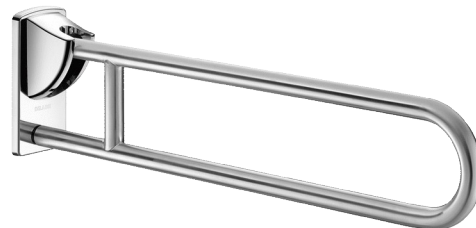

Stainless steel drop-down rail, satin, L. 850mm

Ref. 510164S

UltraSatin polished satin stainless steel

2024 UK public price excluding VAT: £360.05

DESCRIPTION

Stainless steel drop-down rail, satin, L. 850mm - Ref. 510164S

Drop-down grab bar Ø 32mm, for people with reduced mobility.
 Drop-down grab bar for WCs or showers.
 Allows side access in the raised position.
 In the lowered position use as a grab bar, for standing up and assisting movement.
 Retained in upright position. Slowed down descent.
 Drop-down grab bar made from bacteriostatic 304 stainless steel.
 Stainless steel with UltraSatin polished satin finish, non-porous uniform surface for easy maintenance and hygiene.
 Fixings concealed by a 4mm thick 304 stainless steel cover plate.
 Supplied with stainless steel screws for concrete walls.
 Dimensions: 850 x 230 x 105mm.
 Tested to over 200kg. Maximum recommended user weight 135kg.
 30-year warranty.
 CE marked.

TECHNICAL CHARACTERISTICS

Stainless steel drop-down rail, satin, L. 850mm - Ref. 510164S

Height	230mm
Length	850mm
Width	105mm
Diameter	32mm
Finish	304 stainless steel UltraSatin polished satin
Norms	 
Warranty	

ADVANTAGES

-  304 stainless steel: reduces bacterial development
-  Tested to over 200kg
-  UltraSatin: smooth surface, easy to clean
-  Diameter adapted for an optimal grip