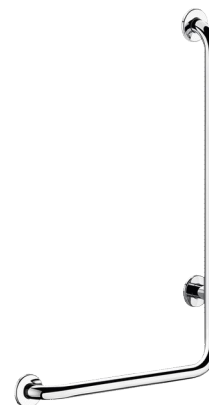

L-shaped stainless steel grab bar, bright, H. 750mm

Ref. 5070GP2

UltraPolish bright polished stainless steel, left model

2024 UK public price excluding VAT: £188.29

DESCRIPTION

L-shaped stainless steel grab bar, bright, H. 750mm - Ref. 5070GP2

L-shaped grab bar Ø 32mm, for people with reduced mobility, left model. Helps the user stand and secures movement in the bath or shower. Can be used as a shower rail by adding a shower head holder and/or soap dish.

Dimensions: 750 x 450mm.

Tube thickness: 1.5mm.

Bacteriostatic 304 stainless steel tube.

Stainless steel with UltraPolish bright polished finish, uniform non-porous surface for easy maintenance and hygiene.

Plate welded to the tube by invisible safety bead weld (process exclusive to "ArN-Securit").

40mm gap between the bar and the wall: minimal space prevents the forearm passing between the bar and the wall, reducing the risk of fracture in case of loss of balance.