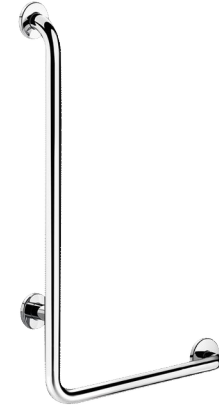

L-shaped stainless steel grab bar, bright, H. 750mm

Ref. 5070DP2

UltraPolish bright polished stainless steel, right model

2025 UK public price excluding VAT: £193.93

DESCRIPTION

L-shaped stainless steel grab bar, bright, H. 750mm - Ref. 5070DP2

L-shaped grab bar Ø 32mm, for PRM, right model. Helps the user stand and secures movement in the bath or shower. Can be used as a shower rail by adding a shower head holder and/or soap dish.

Dimensions: 750 x 450mm.

Tube thickness: 1.5mm.

Bacteriostatic 304 stainless steel tube.

Stainless steel with UltraPolish bright polished finish, uniform non-porous surface for easy maintenance and hygiene.

Plate welded to the tube by invisible safety bead weld (process exclusive to "ArN-Securit").

40mm gap between the bar and the wall: minimal space prevents the forearm passing between the bar and the wall, reducing the risk of fracture in case of loss of balance.

Fixings concealed by a 3-hole cover plate, 304 stainless steel, Ø 72mm.