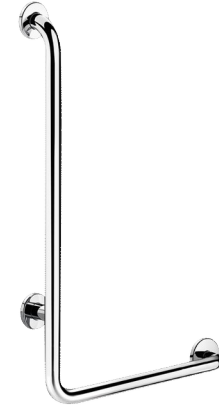

# L-shaped stainless steel grab bar, bright, H. 750mm

Ref. 5070DP2

UltraPolish bright polished stainless steel, right model

2024 UK public price excluding VAT: **£188.29**

## DESCRIPTION

L-shaped stainless steel grab bar, bright, H. 750mm - Ref. 5070DP2

L-shaped grab bar Ø 32mm, for PRM, right model. Helps the user stand and secures movement in the bath or shower. Can be used as a shower rail by adding a shower head holder and/or soap dish.

Dimensions: 750 x 450mm.

Tube thickness: 1.5mm.

Bacteriostatic 304 stainless steel tube.

Stainless steel with UltraPolish bright polished finish, uniform non-porous surface for easy maintenance and hygiene.

## TECHNICAL CHARACTERISTICS

L-shaped stainless steel grab bar, bright, H. 750mm - Ref. 5070DP2

Height	750mm
Length	450mm
Diameter	Ø 32mm
Width to the wall	40mm
Finish	304 stainless steel UltraPolish bright polished
Norms	 
Warranty	