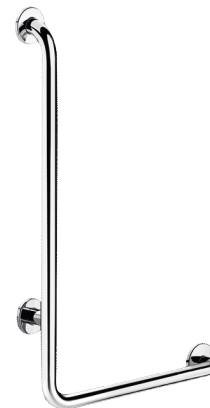

L-shaped stainless steel grab bar, bright, H. 750mm

Ref. 5070DP2

UltraPolish bright polished stainless steel, right model

2024 UK public price excluding VAT: £188.29

DESCRIPTION

L-shaped stainless steel grab bar, bright, H. 750mm - Ref. 5070DP2

L-shaped grab bar Ø 32mm, for PRM, right model. Helps the user stand and secures movement in the bath or shower. Can be used as a shower rail by adding a shower head holder and/or soap dish.

Dimensions: 750 x 450mm.

Tube thickness: 1.5mm.

Bacteriostatic 304 stainless steel tube.

Stainless steel with UltraPolish bright polished finish, uniform non-porous surface for easy maintenance and hygiene.

Plate welded to the tube by invisible safety bead weld (process exclusive to "ArN-Securit").

40mm gap between the bar and the wall: minimal space prevents the forearm passing between the bar and the wall, reducing the risk of fracture in case of loss of balance.

Fixings concealed by a 3-hole cover plate, 304 stainless steel, Ø 72mm.