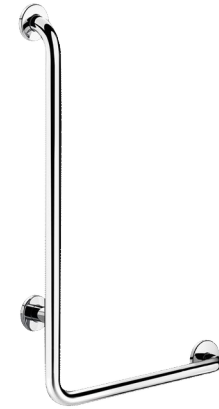

L-shaped stainless steel grab bar, bright, H. 750mm

Ref. 5070DP2

UltraPolish bright polished stainless steel, right model

2024 UK public price excluding VAT: £188.29

DESCRIPTION

L-shaped stainless steel grab bar, bright, H. 750mm - Ref. 5070DP2

L-shaped grab bar Ø 32mm, for PRM, right model. Helps the user stand and secures movement in the bath or shower. Can be used as a shower rail by adding a shower head holder and/or soap dish. Dimensions: 750 x 450mm. Tube thickness: 1.5mm. Bacteriostatic 304 stainless steel tube. Stainless steel with UltraPolish bright polished finish, uniform non-porous surface for easy maintenance and hygiene. Plate welded to the tube by invisible safety bead weld (process exclusive to "ArN-Securit"). 40mm gap between the bar and the wall: minimal space prevents the forearm passing between the bar and the wall, reducing the risk of fracture in case of loss of balance. Fixings concealed by a 3-hole cover plate, 304 stainless steel, Ø 72mm. Supplied with stainless steel screws for concrete walls. Tested to over 200kg. Maximum recommended user weight 135kg. Bar comes with 30-year warranty. CE marked.

TECHNICAL CHARACTERISTICS

L-shaped stainless steel grab bar, bright, H. 750mm - Ref. 5070DP2

Height	750mm
Length	450mm
Diameter	Ø 32mm
Width to the wall	40mm
Finish	304 stainless steel UltraPolish bright polished
Norms	
Warranty	

ADVANTAGES

-  304 stainless steel: reduces bacterial development
-  Tested to over 200kg
-  40mm gap between bar and wall: minimal space
-  UltraPolish: smooth surface is easy to clean