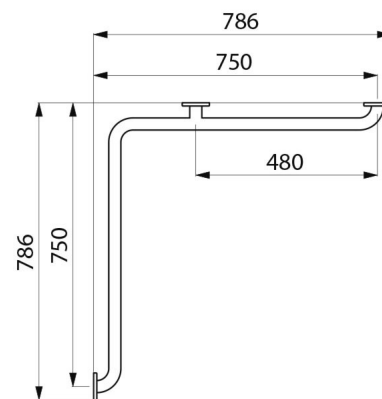

Two-wall corner grab bar Ø 32mm

Ref. 5120P2

UltraPolish bright polished stainless steel

2024 UK public price excluding VAT: £222.44

DESCRIPTION

Two-wall corner grab bar Ø 32mm - Ref. 5120P2

Two-wall corner grab bar Ø 32mm, for people with reduced mobility. Can be used as a grab bar or standing support bar for WCs, showers or baths. Helps and secures entry and movement in the shower, also with getting in and out of the bath. Helps with the transfer from a wheelchair to a toilet seat for WCs with recessed cisterns or direct flush.

40mm gap between the bar and the wall: minimal space prevents the forearm passing between the bar and the wall, reducing the risk of fracture in case of loss of balance.

Concealed fixings, secured to wall by a 3-hole plate, 304 stainless steel, Ø 72mm.

Supplied with stainless steel screws for concrete walls.

Tested to over 200kg. Maximum recommended user weight 135kg.

Grab bars for showers with 30-year warranty. CE marked.

TECHNICAL CHARACTERISTICS

Two-wall corner grab bar Ø 32mm - Ref. 5120P2

Length	750mm
Width	750mm
Diameter	Ø 32mm
Width to the wall	40mm
Finish	304 stainless steel UltraPolish bright polished
Norms	 
Warranty	

ADVANTAGES

304 stainless steel: reduces bacterial development

Tested to over 200kg