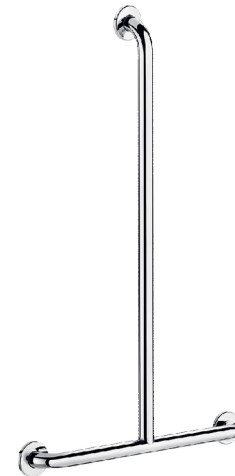

# T-shaped polished stainless steel shower grab bar

Ref. 5440P2

UltraPolish bright polished stainless steel

2025 UK public price excluding VAT: £237.59

### T-shaped polished stainless steel shower grab bar - Ref. 5440P2

T-shaped shower grab bar, Ø 32mm, for people with reduced mobility. Use as a support rail to support the user in an upright position. Assists entry and movement in the shower. Use as a shower rail by adding a sliding shower head holder and/or soap dish. Chrome-plated sliding shower head holder with ergonomic locking ring. Possible to add a sliding soap dish (order separately).

40mm gap between the bar and the wall: minimal space prevents the forearm passing between the bar and the wall, reducing the risk of fracture in case of loss of balance.

Concealed fixings, secured to wall by a 3-hole plate Ø 72mm.

### T-shaped polished stainless steel shower grab bar - Ref. 5440P2

Height	1 150mm
Length	500mm
Diameter	Ø 32mm
Width to the wall	40mm
Finish	UltraPolish 304 stainless steel, bright polished
Norms	
Warranty	