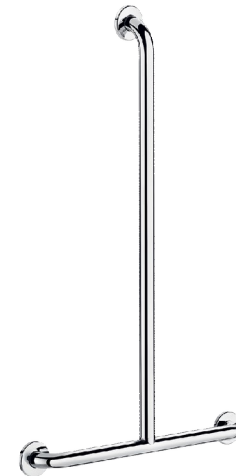

# T-shaped polished stainless steel shower grab bar

Ref. 5440P2

UltraPolish bright polished stainless steel

2025 UK public price excluding VAT: £237.59

### T-shaped polished stainless steel shower grab bar - Ref. 5440P2

T-shaped shower grab bar, Ø 32mm, for people with reduced mobility. Use as a support rail to support the user in an upright position. Assists entry and movement in the shower. Use as a shower rail by adding a sliding shower head holder and/or soap dish. Chrome-plated sliding shower head holder with ergonomic locking ring. Possible to add a sliding soap dish (order separately). Dimensions: 1,150 x 500mm.

40mm gap between the bar and the wall: minimal space prevents the forearm passing between the bar and the wall, reducing the risk of fracture in case of loss of balance.

Concealed fixings, secured to wall by a 3-hole plate Ø 72mm.

### T-shaped polished stainless steel shower grab bar - Ref. 5440P2

Height	1 150mm
Length	500mm
Diameter	Ø 32mm
Width to the wall	40mm
Finish	UltraPolish 304 stainless steel, bright polished
Norms	
Warranty	