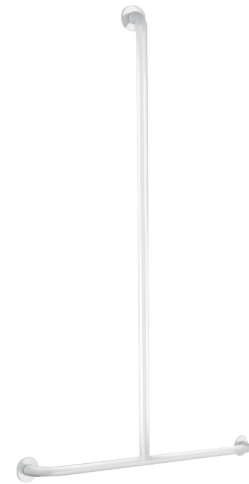

Basic T-shaped white grab bar

Ref. 35440W

White powder-coated stainless steel

2025 UK public price excluding VAT: **£136.50**

DESCRIPTION

Basic T-shaped white grab bar - Ref. 35440W

Basic T-shaped shower grab bar for people with reduced mobility, Ø 32mm. White powder-coated stainless steel tube. Dimensions: 1,150 x 500mm. Concealed fixings, secured to wall by a 3-hole stainless steel plate. CE marked. 30-year warranty.

TECHNICAL CHARACTERISTICS

Basic T-shaped white grab bar - Ref. 35440W

Height	1,150mm
Length	500mm
Diameter	Ø 32mm
Width to the wall	40mm
Finish	White epoxy coated stainless steel
Norms	
Warranty	

ADVANTAGES

Tested to over 200kg

40mm gap between bar and wall: minimal space

Ø 32mm: optimised grip

Smooth surface is easy to clean