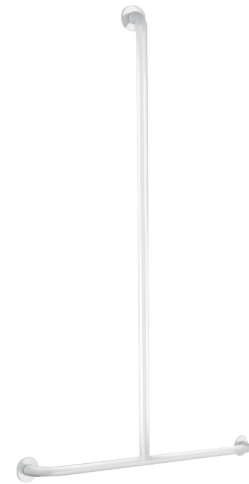

Basic T-shaped white grab bar

Ref. 35440W

White powder-coated stainless steel

2024 UK public price excluding VAT: **£132.52**

DESCRIPTION

Basic T-shaped white grab bar - Ref. 35440W

Basic T-shaped shower grab bar for people with reduced mobility, Ø 32mm. White powder-coated stainless steel tube. Dimensions: 1,150 x 500mm. Concealed fixings, secured to wall by a 3-hole stainless steel plate. CE marked. 30-year warranty.

TECHNICAL CHARACTERISTICS

Basic T-shaped white grab bar - Ref. 35440W

Height	1,150mm
Length	500mm
Diameter	Ø 32mm
Width to the wall	40mm
Finish	White epoxy coated stainless steel
Norms	
Warranty	

ADVANTAGES

Tested to over 200kg

40mm gap between bar and wall: minimal space

Ø 32mm: optimised grip

Smooth surface is easy to clean