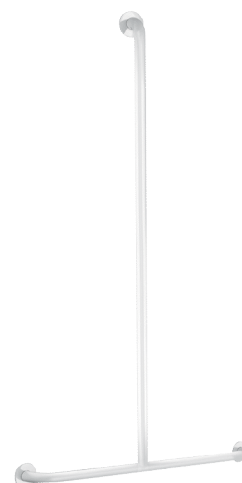

Basic T-shaped white grab bar

Ref. 35440W

White powder-coated stainless steel

2024 UK public price excluding VAT: £132.52

DESCRIPTION

Basic T-shaped white grab bar - Ref. 35440W

Basic T-shaped shower grab bar for people with reduced mobility, Ø 32mm. White powder-coated stainless steel tube. Dimensions: 1,150 x 500mm. Concealed fixings, secured to wall by a 3-hole stainless steel plate. CE marked. 30-year warranty.

TECHNICAL CHARACTERISTICS

Basic T-shaped white grab bar - Ref. 35440W

Height	1,150mm
Length	500mm
Diameter	Ø 32mm
Width to the wall	40mm
Finish	White epoxy coated stainless steel
Norms	
Warranty	

ADVANTAGES

Tested to over 200kg

40mm gap between bar and wall: minimal space

Ø 32mm: optimised grip

Smooth surface is easy to clean