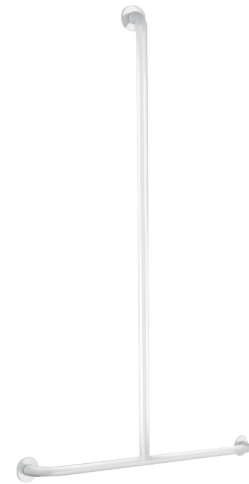

## Basic T-shaped white grab bar

Ref. 35440W

White powder-coated stainless steel

2025 UK public price excluding VAT: **£136.50**

### DESCRIPTION

Basic T-shaped white grab bar - Ref. 35440W

Basic T-shaped shower grab bar for people with reduced mobility, Ø 32mm. White powder-coated stainless steel tube. Dimensions: 1,150 x 500mm. Concealed fixings, secured to wall by a 3-hole stainless steel plate. CE marked. 30-year warranty.

### TECHNICAL CHARACTERISTICS

Basic T-shaped white grab bar - Ref. 35440W

Height	1,150mm
Length	500mm
Diameter	Ø 32mm
Width to the wall	40mm
Finish	White epoxy coated stainless steel
Norms	CE 
Warranty	

### ADVANTAGES

Tested to over 200kg

40mm gap between bar and wall: minimal space

Ø 32mm: optimised grip

Smooth surface is easy to clean