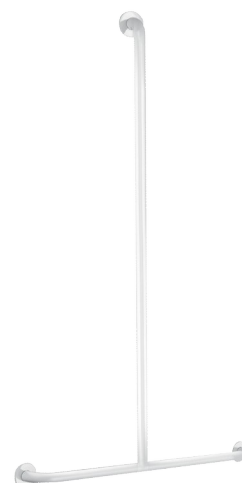

## Basic T-shaped white grab bar

Ref. 35440W

White powder-coated stainless steel

2025 UK public price excluding VAT: **£136.50**

### DESCRIPTION

Basic T-shaped white grab bar - Ref. 35440W

Basic T-shaped shower grab bar for people with reduced mobility, Ø 32mm. White powder-coated stainless steel tube.

Dimensions: 1,150 x 500mm.

Concealed fixings, secured to wall by a 3-hole stainless steel plate.

### TECHNICAL CHARACTERISTICS

Basic T-shaped white grab bar - Ref. 35440W

Height	1,150mm
Length	500mm
Diameter	Ø 32mm
Width to the wall	40mm
Finish	White epoxy coated stainless steel
Norms	 
Warranty	

### ADVANTAGES

Tested to over 200kg

40mm gap between bar and wall: minimal space

Ø 32mm: optimised grip

Smooth surface is easy to clean