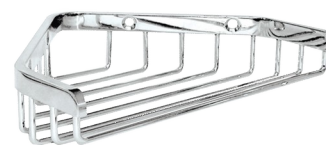

Wall-mounted angled wire soap basket

Ref. 3569

Bright polished stainless steel

2024 UK public price excluding VAT: £40.80

DESCRIPTION

Wall-mounted angled wire soap basket - Ref. 3569

Wall-mounted corner soap basket.
Robust model.
Bright polished stainless steel finish.
Dimensions: 120 x 165 x 34mm.
30-year warranty.

ADVANTAGES

Robust model

TECHNICAL CHARACTERISTICS

Wall-mounted angled wire soap basket - Ref. 3569

Height	34mm
Depth	120mm
Width	165mm
Finish	Bright polished stainless steel
Norms	
Warranty	