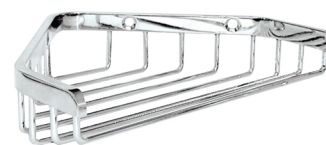

# Wall-mounted angled wire soap basket

Ref. 3569

Bright polished stainless steel

2025 UK public price excluding VAT: £42.02

## DESCRIPTION

Wall-mounted angled wire soap basket - Ref. 3569

Wall-mounted corner soap basket.  
Robust model.  
Bright polished stainless steel finish.  
Dimensions: 120 x 165 x 34mm.  
30-year warranty.

## TECHNICAL CHARACTERISTICS

Wall-mounted angled wire soap basket - Ref. 3569

Height	34mm
Depth	120mm
Width	165mm
Finish	Bright polished stainless steel
Norms	
Warranty	