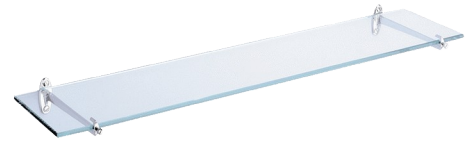

Wall-mounted shelf

Ref. 6555

Glass

2024 UK public price excluding VAT: £24.15

DESCRIPTION

Wall-mounted shelf - Ref. 6555

Glass shelf with rounded edges.
 Dimensions: 120 x 600mm.
 6mm thick glass.
 Vanity shelf with 30-year warranty.
 Order with chrome-plated brackets ref. 600

ADVANTAGES

Easy to install

TECHNICAL CHARACTERISTICS

Wall-mounted shelf - Ref. 6555

Depth	120mm
Length	600mm
Finish	Glass
Warranty	