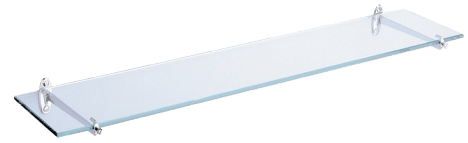

# Wall-mounted shelf

Ref. 6555

Glass

2024 UK public price excluding VAT: £24.15

## DESCRIPTION

Wall-mounted shelf - Ref. 6555

Glass shelf with rounded edges.  
 Dimensions: 120 x 600mm.  
 6mm thick glass.  
 Vanity shelf with 30-year warranty.  
 Order with chrome-plated brackets ref. 600

## TECHNICAL CHARACTERISTICS

Wall-mounted shelf - Ref. 6555

Depth	120mm
Length	600mm
Finish	Glass
Warranty	