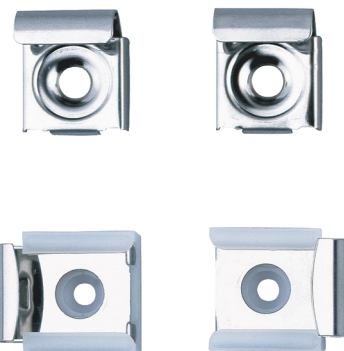

Stainless steel lugs with spring

Ref. 577

Pack of 4, for mirrors

2025 UK public price excluding VAT: £5.86

DESCRIPTION

Stainless steel lugs with spring - Ref. 577

Wall-mounted lugs for mirrors.
Pack of 4 mounting pegs, 2 of which incorporate a spring.
Bright polished stainless steel finish.
Dimensions : 8 x 23 x 24.5mm.
30-year warranty.

ADVANTAGES

Easy to install

TECHNICAL CHARACTERISTICS

Stainless steel lugs with spring - Ref. 577

| | |
|----------|---|
| Height | 23mm |
| Depth | 8mm |
| Width | 24.5mm |
| Finish | Bright polished stainless steel |
| Warranty |  |