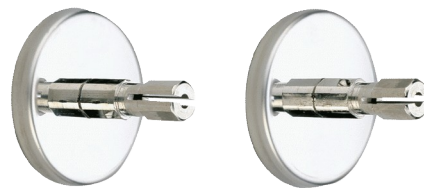

Fixing plate

Ref. 2392

For Ø 20mm tubes

2024 UK public price excluding VAT: £32.91

DESCRIPTION

Fixing plate - Ref. 2392

Pack of two fixing plates for Ø 20mm shower curtain rails.
To mount shower curtain rail assembly.
Concealed fixings via a 304 stainless steel fixing plate.
With push-fit connectors for mounting.
Supplied with 4 screws 4 x 30 and 4 rawl plugs.
30-year warranty.

ADVANTAGES

Easy to install

Concealed fixings

TECHNICAL CHARACTERISTICS

Fixing plate - Ref. 2392

Diameter	Ø 18mm for Ø 20mm rails
Norms	
Warranty	