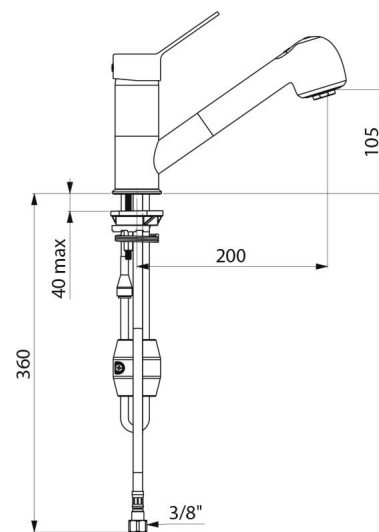

Deck-mounted mechanical sink mixer with retracting hand spray suitable for baby baths.
 Single hole mixer with retracting hand spray and swivelling spout H. 105mm L. 200mm.
 Ø 40mm standard ceramic cartridge with pre-set maximum temperature limiter.
 Securitouch thermal insulation prevents burns.
 Mechanical mixer with retracting hand spray with 2 jet options: flow straightener/rain effect.
 Body with smooth interior.
 Flow rate limited to 7 lpm at 3 bar.
 Chrome-plated brass body and solid control lever.
 BIOSAFE flexible shower hose reduces bacterial proliferation: transparent polyurethane flexible hose ensures replacement if biofilm is present, smooth interior and exterior.
 Narrow flexible (interior Ø 6mm), low water volume.
 Specific counterweight.
 PEX flexibles F $\frac{3}{8}$ ".
 Fixing reinforced by 2 stainless steel rods.
 Mechanical mixer ideal for healthcare facilities, retirement and care homes, hospitals and clinics.
 Single hole mixer suitable for people with reduced mobility.
 30-year warranty.

TECHNICAL CHARACTERISTICS

Mechanical mixer with retracting hand spray - Ref. 2211

Connector	F3/8"
Height	162mm
Drop height	105mm
Spout length	200mm
Flow rate	7 lpm at 3 bar
Temperature limiter	Yes
Finish	Chrome-plated brass
Norms	ACS  
Warranty	