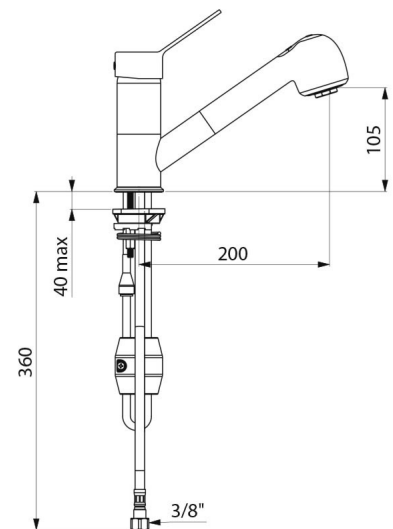

Mechanical mixer with retracting hand spray

Ref. 2211

Single hole mechanical mixer with retracting hand spray

2025 UK public price excluding VAT: £315.31

DESCRIPTION

Mechanical mixer with retracting hand spray - Ref. 2211

Deck-mounted mechanical sink mixer with retracting hand spray suitable for baby baths.
Single hole mixer with retracting hand spray and swivelling spout H. 105mm L. 200mm.
Ø 40mm standard ceramic cartridge with pre-set maximum temperature limiter.
Securitouch thermal insulation prevents burns.
Mechanical mixer with retracting hand spray with 2 jet options: flow straightener/rain effect.
Body with smooth interior.
Flow rate limited to 7 lpm at 3 bar.
Chrome-plated brass body and solid control lever.
BIOSAFE flexible shower hose reduces bacterial proliferation: transparent polyurethane flexible hose ensures replacement if biofilm is present, smooth interior and exterior.
Narrow flexible (interior Ø 6mm), low water volume.
Specific counterweight.
PEX flexibles F $\frac{3}{8}$ ".
Fixing reinforced by 2 stainless steel rods.
Mechanical mixer ideal for healthcare facilities, retirement and care homes, hospitals and clinics.
Single hole mixer suitable for people with reduced mobility.
30-year warranty.

TECHNICAL CHARACTERISTICS

Mechanical mixer with retracting hand spray - Ref. 2211

Connector	F3/8"
Height	162mm
Drop height	105mm
Spout length	200mm
Flow rate	7 lpm at 3 bar
Temperature limiter	Yes
Finish	Chrome-plated brass
Norms	ACS
Warranty	

ADVANTAGES

- Hygiene: transparent hose with smooth interior
- Ergonomic: solid lever is easy to grip
- Comfort: retracting hand spray with 2 jet options
- Securitouch: thermal insulation prevents burns