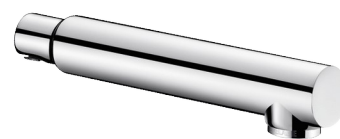

Stainless steel BIOCLIP spout

Ref. 20002

Spout L. 129mm Ø28mm for mixers with removable spouts

2025 UK public price excluding VAT: **£109.73**

DESCRIPTION

Stainless steel BIOCLIP spout - Ref. 20002

Removable stainless steel BIOCLIP spout L. 129mm Ø 28mm for cleaning and internal disinfection or autoclaving.

Spouts fitted with a hygienic flow straightener, suitable for fitting a BIOFIL point-of-use filter.

Spout with smooth interior reduces bacterial development.

The second spout enables continuous use during the cleaning/descaling of the first spout.

Suitable for all mixers/taps with a BIOCLIP spout.

Supplied in packs of 2.

ADVANTAGES

Bacterial proliferation control

Removable spout for internal cleaning/disinfection

Spout with smooth interior reducing bacteria

TECHNICAL CHARACTERISTICS

Stainless steel BIOCLIP spout - Ref. 20002

Spout length	129mm
Finish	Stainless steel
Norms	ACS  
Warranty	