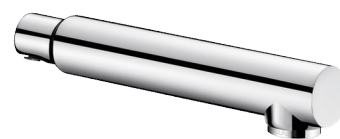

# Stainless steel BIOCLIP spout

Ref. 20002

Spout L. 129mm Ø28mm for mixers with removable spouts

2025 UK public price excluding VAT: £109.73

## DESCRIPTION

Stainless steel BIOCLIP spout - Ref. 20002

Removable stainless steel BIOCLIP spout L. 129mm Ø 28mm for cleaning and internal disinfection or autoclaving.

Spouts fitted with a hygienic flow straightener, suitable for fitting a BIOFIL point-of-use filter.

Spout with smooth interior reduces bacterial development.

The second spout enables continuous use during the cleaning/descaling of the first spout.

Suitable for all mixers/taps with a BIOCLIP spout.

Supplied in packs of 2.

## TECHNICAL CHARACTERISTICS

Stainless steel BIOCLIP spout - Ref. 20002

Spout length	129mm
Finish	Stainless steel
Norms	ACS  
Warranty	