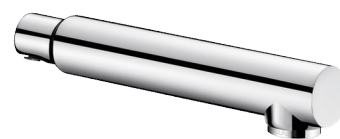

Stainless steel BIOCLIP spout

Ref. 20002

Spout L. 129mm Ø28mm for mixers with removable spouts

2024 UK public price excluding VAT: £106.51

DESCRIPTION

Stainless steel BIOCLIP spout - Ref. 20002

Removable stainless steel BIOCLIP spout L. 129mm Ø 28mm for cleaning and internal disinfection or autoclaving.

Spouts fitted with a hygienic flow straightener, suitable for fitting a BIOFIL point-of-use filter.

Spout with smooth interior reduces bacterial development.

The second spout enables continuous use during the cleaning/descaling of the first spout.

Suitable for all mixers/taps with a BIOCLIP spout.

Supplied in packs of 2.

ADVANTAGES

Bacterial proliferation control

Removable spout for internal cleaning/disinfection

Spout with smooth interior reducing bacteria

TECHNICAL CHARACTERISTICS

Stainless steel BIOCLIP spout - Ref. 20002

Spout length	129mm
Finish	Stainless steel
Norms	ACS  
Warranty	