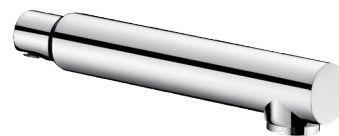

Stainless steel BIOCLIP spout

Ref. 20002

Spout L. 129mm Ø28mm for mixers with removable spouts

2024 UK public price excluding VAT: **£106.51**

DESCRIPTION

Stainless steel BIOCLIP spout - Ref. 20002

Removable stainless steel BIOCLIP spout L. 129mm Ø 28mm for cleaning and internal disinfection or autoclaving.

Spouts fitted with a hygienic flow straightener, suitable for fitting a BIOFIL point-of-use filter.

Spout with smooth interior reduces bacterial development.

The second spout enables continuous use during the cleaning/descaling of the first spout.

Suitable for all mixers/taps with a BIOCLIP spout.

Supplied in packs of 2.

ADVANTAGES

Bacterial proliferation control

Removable spout for internal cleaning/disinfection

Spout with smooth interior reducing bacteria

TECHNICAL CHARACTERISTICS

Stainless steel BIOCLIP spout - Ref. 20002

Spout length	129mm
Finish	Stainless steel
Norms	ACS WRAS
Warranty	30 YEAR WARRANTY