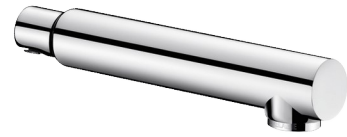

Stainless steel BIOCLIP spout

Ref. 20002

Spout L. 129mm Ø28mm for mixers with removable spouts

2024 UK public price excluding VAT: £106.51

DESCRIPTION

Stainless steel BIOCLIP spout - Ref. 20002

Removable stainless steel BIOCLIP spout L. 129mm Ø 28mm for cleaning and internal disinfection or autoclaving. Spouts fitted with a hygienic flow straightener, suitable for fitting a BIOFIL point-of-use filter. Spout with smooth interior reduces bacterial development. The second spout enables continuous use during the cleaning/descaling of the first spout. Suitable for all mixers/taps with a BIOCLIP spout. Supplied in packs of 2.

ADVANTAGES

-  Bacterial proliferation control
-  Removable spout for internal cleaning/disinfection
-  Spout with smooth interior reducing bacteria

TECHNICAL CHARACTERISTICS

Stainless steel BIOCLIP spout - Ref. 20002

Spout length	129mm
Finish	Stainless steel
Norms	ACS  
Warranty	