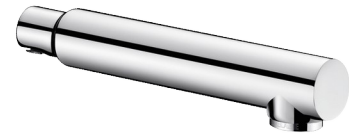

Stainless steel BIOCLIP spout

Ref. 20002

Spout L. 129mm Ø28mm for mixers with removable spouts

2025 UK public price excluding VAT: £109.73

DESCRIPTION

Stainless steel BIOCLIP spout - Ref. 20002

Removable stainless steel BIOCLIP spout L. 129mm Ø 28mm for cleaning and internal disinfection or autoclaving.

Spouts fitted with a hygienic flow straightener, suitable for fitting a BIOFIL point-of-use filter.

Spout with smooth interior reduces bacterial development.

The second spout enables continuous use during the cleaning/descaling of the first spout.

Suitable for all mixers/taps with a BIOCLIP spout.

Supplied in packs of 2.

ADVANTAGES

Bacterial proliferation control

Removable spout for internal cleaning/disinfection

Spout with smooth interior reducing bacteria

TECHNICAL CHARACTERISTICS

Stainless steel BIOCLIP spout - Ref. 20002

Spout length	129mm
Finish	Stainless steel
Norms	ACS  
Warranty	