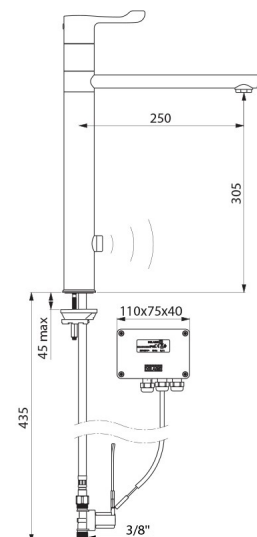

Electronic sink mixer

Ref. 20164T4

Single hole infrared tall mixer with swivelling spout

2024 UK public price excluding VAT: £636.74

DESCRIPTION

Electronic sink mixer - Ref. 20164T4

Deck-mounted electronic sink mixer.
Electronic mixer with high, swivelling spout H. 305mm L. 250mm.
Independent IP65 electronic control unit.
Mains supply with 230/12V transformer.
Body and spout with smooth interiors (reduces bacterial development).
Adjustable duty flush, pre-set flush for approximately 60 seconds every 24 hours after the last use, to prevent stagnation in the water supply if the system is not used for prolonged periods.
Flow rate limited to 9 lpm at 3 bar.
Shock-resistant infrared presence detection sensor.
Chrome-plated solid brass body and spout with reinforced fixing via 2 stainless steel rods.
Hygiene lever L. 100mm controls temperature.
Supplied with PEX flexibles with and M3/8" solenoid valves.
Anti-blocking security.
Solenoid valves are upstream of the mixing chamber.
Single hole mixer ideal for healthcare facilities, retirement and care homes, hospitals and clinics.
Suitable for people with with reduced mobility.
30-year warranty.
Two shut-off options:
- standard mode: timed flow with automatic shut-off;
- ON/OFF mode - user shuts off flow voluntarily or automatic shut-off after 30 minutes.
Thermal shocks are possible.
Position the sensor on the side of the mixer in the ON/OFF mode.

TECHNICAL CHARACTERISTICS

Electronic sink mixer - Ref. 20164T4

Connector	M3/8"
Technology	Electronic mixer
Height	420mm
Drop height	305mm
Spout length	250mm
Flow rate	9 lpm
Finish	Chrome-plated brass
Norms	ACS CE DVGW ISO 9001

ADVANTAGES