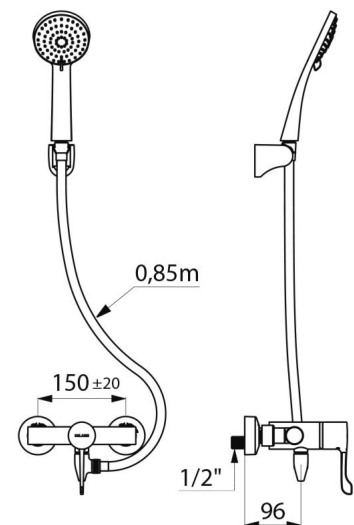

Auto-draining shower kit with thermostatic mixer

Ref. H9630HYG

Thermostatic sequential mixer with no non-return valves

2024 UK public price excluding VAT: £496.97

DESCRIPTION

Auto-draining shower kit with thermostatic mixer - Ref. H9630HYG

SECURITHERM thermostatic sequential shower kit with auto-draining device.

- Mixer with scale-resistant, thermostatic sequential cartridge: Thermostatic sequential mixer: opens and closes with cold water. Mixer with no non-return valves on the inlets (reduces bacterial proliferation). No risk of cross flow between hot and cold water. Sequential mixer with anti-scalding failsafe: shuts off automatically if cold or hot water supply fails. Securitouch thermal insulation prevents burns. Temperature control from cold water up to 39°C with maximum temperature limiter set at 39°C. Thermal shocks are possible. Body with smooth interior and low water volume. Flow rate regulated at 9 lpm. Chrome plated brass body and Hygiene lever L. 100mm. M1/2" bottom shower outlet. Wall-mounted mixer with offset STOP/CHECK connectors, M1/2" M3/4". Mixer ideal for healthcare facilities, retirement and care homes, hospitals and clinics.
- Shower head (ref. 813) with flexible shower hose (ref. 836T3) and adjustable, chrome-plated wall-mounted support (ref. 845).
- Auto-draining device FM1/2" for installation between the flexible hose and the shower head, automatically drains the shower head and flexible hose (reduces bacterial development) (ref. 880).

Suitable for people with reduced mobility.
30-year warranty.

TECHNICAL CHARACTERISTICS

Auto-draining shower kit with thermostatic mixer - Ref. H9630HYG