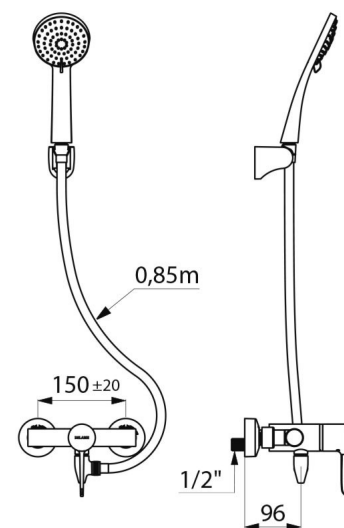

ADVANTAGES

- Sequential: opens/closes with cold water
- Maximum hygiene: no non-return valves
- No non-return valve.
- Opens and closes via single control lever