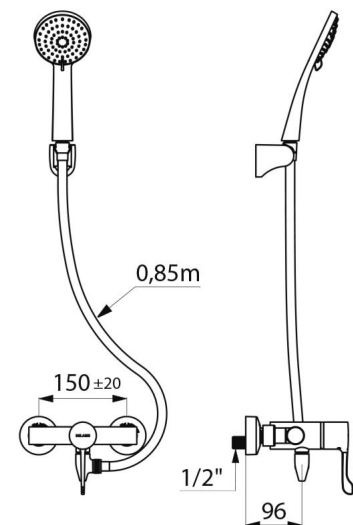

ADVANTAGES

- Sequential: opens/closes with cold water
- Maximum hygiene: no non-return valves
- SECURITHERM: Optimal anti-scalding safety
- Thermostatic: total temperature stability