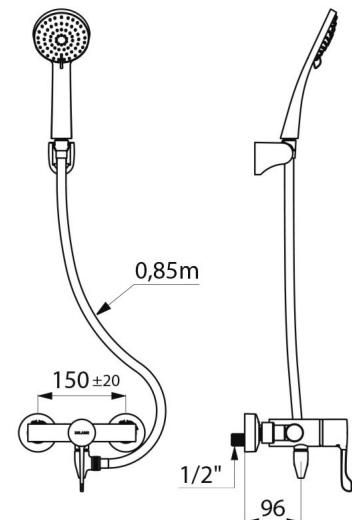

Flow rate regulated at 9 lpm.

Chrome plated brass body and Hygiene lever L. 100mm.

M1/2" bottom shower outlet.

Wall-mounted mixer with offset STOP/CHECK connectors, M1/2" M3/4".

Mixer ideal for healthcare facilities, retirement and care homes, hospitals and clinics.

- Shower head (ref. 813) with flexible shower hose (ref. 836T3) and adjustable, chrome-plated wall-mounted support (ref. 845).

- Auto-draining device FM1/2" for installation between the flexible hose and the shower head, automatically drains the shower head and flexible hose (reduces bacterial development) (ref. 880).

## TECHNICAL CHARACTERISTICS

**Auto-draining shower kit with thermostatic mixer - Ref. H9630HYG**

Connector	M1/2"
Technology	SECURITHERM single control, Securitouch
Depth	185mm
Length	184mm
Flow rate	9 lpm
Temperature limiter	39°C

## ADVANTAGES

Sequential: opens/closes with cold water

Maximum hygiene: no non-return valves

No non-return valve.

Opens and closes via single control lever

Finish	Chrome-plated brass
Norms	ACS 
Warranty	
Repairability	