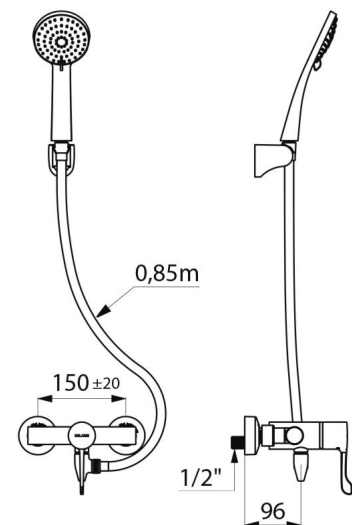

Auto-draining shower kit with thermostatic mixer

Ref. H9630HYG

Thermostatic sequential mixer with no non-return valves

2025 UK public price excluding VAT: £461.24

DESCRIPTION

Auto-draining shower kit with thermostatic mixer - Ref. H9630HYG

SECURITHERM thermostatic sequential shower kit with auto-draining device.

- Mixer with scale-resistant, thermostatic sequential cartridge: Thermostatic sequential mixer: opens and closes with cold water. Mixer with no non-return valves on the inlets (reduces bacterial proliferation). No risk of cross flow between hot and cold water. Sequential mixer with anti-scalding failsafe: shuts off automatically if cold or hot water supply fails. Securitouch thermal insulation prevents burns. Temperature control from cold water up to 39°C with maximum temperature limiter set at 39°C. Thermal shocks are possible. Body with smooth interior and low water volume. Flow rate regulated at 9 lpm. Chrome plated brass body and Hygiene lever L. 100mm. M1/2" bottom shower outlet. Wall-mounted mixer with offset STOP/CHECK connectors, M1/2" M3/4". Mixer ideal for healthcare facilities, retirement and care homes, hospitals and clinics.
- Shower head (ref. 813) with flexible shower hose (ref. 836T3) and adjustable, chrome-plated wall-mounted support (ref. 845).
- Auto-draining device FM1/2" for installation between the flexible hose and the shower head, automatically drains the shower head and flexible hose (reduces bacterial development) (ref. 880).

Suitable for people with reduced mobility.
30-year warranty.

TECHNICAL CHARACTERISTICS

Auto-draining shower kit with thermostatic mixer - Ref. H9630HYG