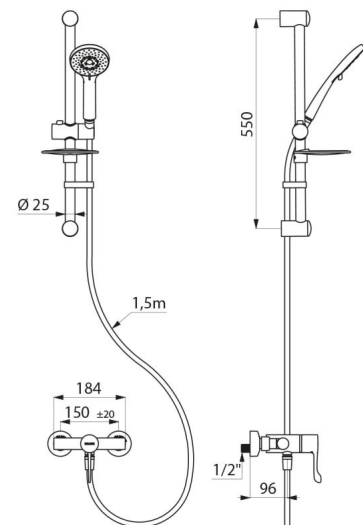

Shower kit with thermostatic mixer

Ref. H9630KIT

Riser kit with thermostatic mixer with no non-return valves

2025 UK public price excluding VAT: £501.39

DESCRIPTION

Shower kit with thermostatic mixer - Ref. H9630KIT

Shower riser kit with thermostatic sequential mixer.
Shower riser rail with SECURITHERM thermostatic shower mixer.
Thermostatic sequential mixer: opens and closes with cold water.
Mixer with no non-return valves on the inlets (reduces bacterial proliferation).
No risk of cross flow between hot and cold water.
Sequential mixer with anti-scalding failsafe: shuts off automatically if cold or hot water supply fails.
Securitouch thermal insulation prevents burns.
Scale-resistant, thermostatic sequential cartridge:
Temperature control from cold water up to 39°C with maximum temperature limiter set at 39°C.
Thermal shocks are possible.
Body with smooth interior and low water volume.
Flow rate regulated at 9 lpm.
Chrome plated brass body and Hygiene lever L. 100mm.
M1/2" bottom shower outlet.
Wall-mounted mixer with offset STOP/CHECK connectors, M1/2" M3/4".
Mixer ideal for healthcare facilities, retirement and care homes, hospitals and clinics

- Sliding shower head holder (ref. 813) on a chrome-plated riser rail (ref. 821) with soap dish and flexible shower hose (ref. 836T1).
- Shower head retaining collar (ref. 830).

Suitable for people with reduced mobility.
30-year warranty.

TECHNICAL CHARACTERISTICS

Shower kit with thermostatic mixer - Ref. H9630KIT

Connector	M1/2"
Technology	SECURITHERM single control, Securitouch
Depth	185mm
Length	184mm
Flow rate	9 lpm
Temperature limiter	39°C
Finish	Chrome-plated brass
Norms	ACS
Warranty	

ADVANTAGES