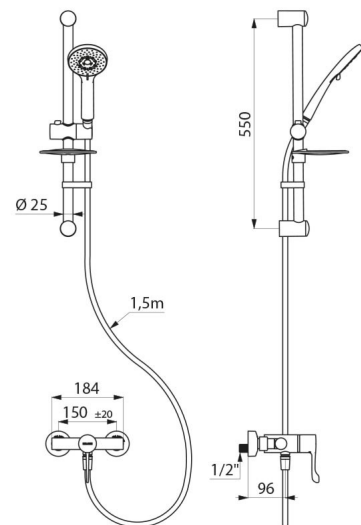

Shower kit with thermostatic mixer

Ref. H9630KIT

Riser kit with thermostatic mixer with no non-return valves

2025 UK public price excluding VAT: £501.39

DESCRIPTION

Shower kit with thermostatic mixer - Ref. H9630KIT

Shower riser kit with thermostatic sequential mixer.
Shower riser rail with SECURITHERM thermostatic shower mixer.
Thermostatic sequential mixer: opens and closes with cold water.
Mixer with no non-return valves on the inlets (reduces bacterial proliferation).
No risk of cross flow between hot and cold water.
Sequential mixer with anti-scalding failsafe: shuts off automatically if cold or hot water supply fails.
Securitouch thermal insulation prevents burns.
Scale-resistant, thermostatic sequential cartridge:
Temperature control from cold water up to 39°C with maximum temperature limiter set at 39°C.
Thermal shocks are possible.
Body with smooth interior and low water volume.
Flow rate regulated at 9 lpm.
Chrome plated brass body and Hygiene lever L. 100mm.
M1/2" bottom shower outlet.
Wall-mounted mixer with offset STOP/CHECK connectors, M1/2" M3/4".
Mixer ideal for healthcare facilities, retirement and care homes, hospitals and clinics

- Sliding shower head holder (ref. 813) on a chrome-plated riser rail (ref. 821) with soap dish and flexible shower hose (ref. 836T1).
- Shower head retaining collar (ref. 830).

Suitable for people with reduced mobility.
30-year warranty.

TECHNICAL CHARACTERISTICS

Shower kit with thermostatic mixer - Ref. H9630KIT

Connector	M1/2"
Technology	SECURITHERM single control, Securitouch
Depth	185mm
Length	184mm
Flow rate	9 lpm
Temperature limiter	39°C
Finish	Chrome-plated brass
Norms	ACS
Warranty	

ADVANTAGES