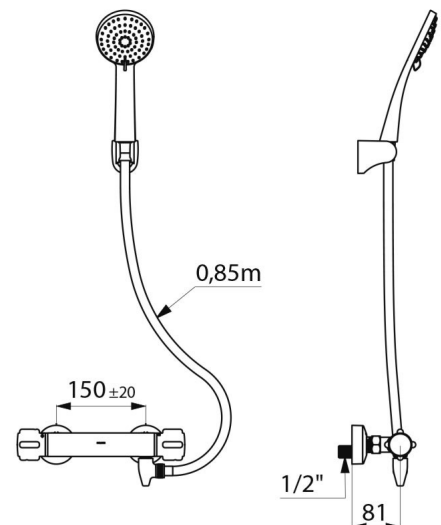

SECURITHERM securitouch thermostatic auto-drain shower kit

Ref. H9739HYG

Dual control thermostatic mixer

2025 UK public price excluding VAT: £415.34

DESCRIPTION

SECURITHERM securitouch thermostatic auto-drain shower kit - Ref. H9739HYG

SECURITHERM dual control thermostatic shower kit with auto-draining device:

- Shower mixer with scale-resistant, thermostatic cartridge:
- Mixer with anti-scalding safety: shuts off automatically if cold water supply fails.

Prevents cold showers: shuts off automatically if hot water supply fails.

Scale-resistant thermostatic cartridge adjusts the temperature.

1/4-turn ceramic head for flow rate adjustment.

Temperature control from 25 - 40°C with maximum temperature limiter set at 38°C.

Thermal shocks are possible without removing the control knob or shutting off the cold water supply.

Flow rate regulated at 9 lpm.

Chrome-plated body with CLASSIC controls.

M1/2" shower outlet.

F3/4" inlets with integrated filters and non-return valves.

Mixer with offset STOP/CHECK wall connectors, M1/2" M3/4".

- Shower head (ref. 813) with wall-mounted tilting support (ref. 845).
- Auto-draining device FM1/2" for installation between the flexible hose and the shower head, automatically drains the shower head and flexible hose (reduces bacterial development) (ref. 880).

Mixer ideal for healthcare facilities, retirement and care homes, hospitals and clinics.

Suitable for people with reduced mobility.

Shower mixer with 30-year warranty.

TECHNICAL CHARACTERISTICS

SECURITHERM securitouch thermostatic auto-drain shower kit - Ref. H9739HYG

Connector	M1/2"
Technology	SECURITHERM thermostatic mixer
Height	86mm
Depth	81mm
Width	280mm
Flow rate	9 lpm
Temperature limiter	38°C
Finish	Chrome-plated brass