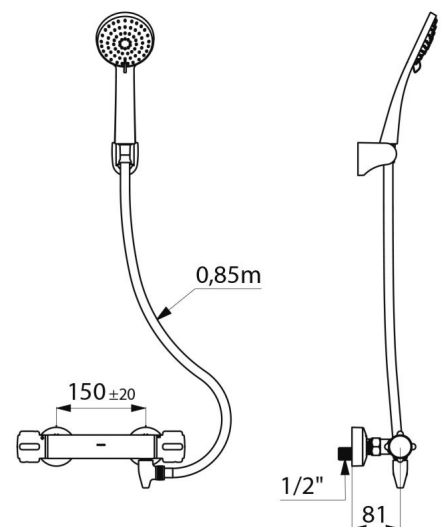

Thermal shocks are possible without removing the control knob or shutting off the cold water supply.

Flow rate regulated at 9 lpm.

Chrome-plated body with CLASSIC controls.

M1/2" shower outlet.

F3/4" inlets with integrated filters and non-return valves.

Mixer with offset STOP/CHECK wall connectors, M1/2" M3/4".

- Shower head (ref. 813) with wall-mounted tilting support (ref. 845).
- Auto-draining device FM1/2" for installation between the flexible hose and the shower head, automatically drains the shower head and flexible hose (reduces bacterial development) (ref. 880).

Connector	M1/2"
Technology	SECURITHERM thermostatic mixer
Height	86mm
Depth	81mm
Width	280mm
Flow rate	9 lpm
Temperature limiter	38°C
Finish	Chrome-plated brass

ADVANTAGES

SECURITHERM: Optimum anti-scalding safety

Pre-set maximum temperature limiter

Automatically drains shower head and flexible hose

Thermostatic: total temperature stability

Norms

Warranty