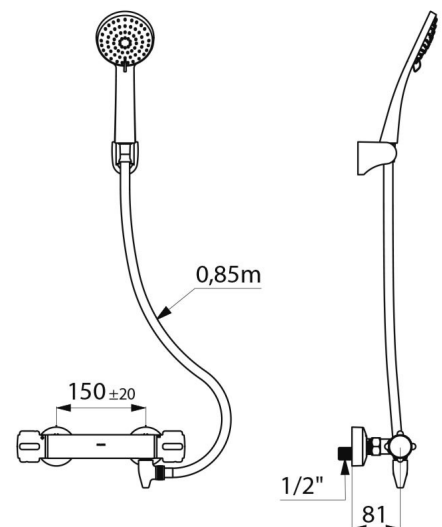

SECURITHERM securitouch thermostatic auto-drain shower kit

Ref. H9739HYG

Dual control thermostatic mixer

2024 UK public price excluding VAT: £444.63

DESCRIPTION

SECURITHERM securitouch thermostatic auto-drain shower kit - Ref. H9739HYG

SECURITHERM dual control thermostatic shower kit with auto-draining device:

- Shower mixer with scale-resistant, thermostatic cartridge:
- Mixer with anti-scalding safety: shuts off automatically if cold water supply fails.

Prevents cold showers: shuts off automatically if hot water supply fails.

Scale-resistant thermostatic cartridge adjusts the temperature.

1/4-turn ceramic head for flow rate adjustment.

Temperature control from 25 - 40°C with maximum temperature limiter set at 38°C.

Thermal shocks are possible without removing the control knob or shutting off the cold water supply.

Flow rate regulated at 9 lpm.

Chrome-plated body with CLASSIC controls.

M1/2" shower outlet.

F3/4" inlets with integrated filters and non-return valves.

Mixer with offset STOP/CHECK wall connectors, M1/2" M3/4".

- Shower head (ref. 813) with wall-mounted tilting support (ref. 845).
- Auto-draining device FM1/2" for installation between the flexible hose and the shower head, automatically drains the shower head and flexible hose (reduces bacterial development) (ref. 880).

Mixer ideal for healthcare facilities, retirement and care homes, hospitals and clinics.

Suitable for people with reduced mobility.

Shower mixer with 30-year warranty.

TECHNICAL CHARACTERISTICS

SECURITHERM securitouch thermostatic auto-drain shower kit - Ref. H9739HYG

Connector	M1/2"
Technology	SECURITHERM thermostatic mixer
Height	86mm
Depth	81mm
Width	280mm
Flow rate	9 lpm
Temperature limiter	38°C
Finish	Chrome-plated brass