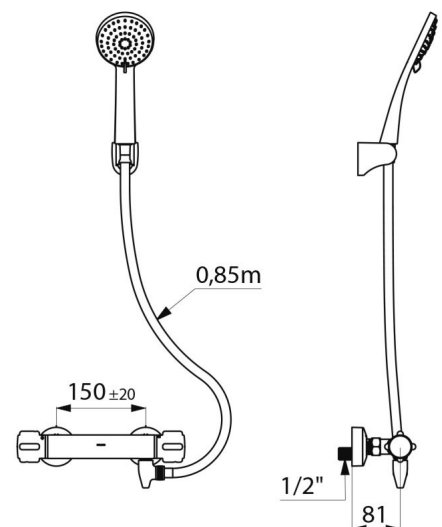

Thermal shocks are possible without removing the control knob or shutting off the cold water supply.

Flow rate regulated at 9 lpm.

Chrome-plated body with CLASSIC controls.

M1/2" shower outlet.

F3/4" inlets with integrated filters and non-return valves.

Mixer with offset STOP/CHECK wall connectors, M1/2" M3/4".

- Shower head (ref. 813) with wall-mounted tilting support (ref. 845).
- Auto-draining device FM1/2" for installation between the flexible hose and the shower head, automatically drains the shower head and flexible hose (reduces bacterial development) (ref. 880).

Connector	M1/2"
Technology	SECURITHERM thermostatic mixer
Height	86mm
Depth	81mm
Width	280mm
Flow rate	9 lpm
Temperature limiter	38°C
Finish	Chrome-plated brass

ADVANTAGES

SECURITHERM: Optimum anti-scalding safety

Pre-set maximum temperature limiter

Automatically drains shower head and flexible hose

Thermostatic: total temperature stability

Norms

Warranty