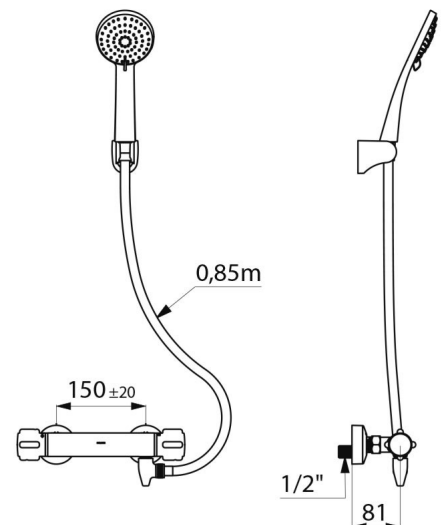

Thermal shocks are possible without removing the control knob or shutting off the cold water supply.

Flow rate regulated at 9 lpm.

Chrome-plated body with CLASSIC controls.

M1/2" shower outlet.

F3/4" inlets with integrated filters and non-return valves.

Mixer with offset STOP/CHECK wall connectors, M1/2" M3/4".

- Shower head (ref. 813) with wall-mounted tilting support (ref. 845).
- Auto-draining device FM1/2" for installation between the flexible hose and the shower head, automatically drains the shower head and flexible hose (reduces bacterial development) (ref. 880).

Connector	M1/2"
Technology	SECURITHERM thermostatic mixer
Height	86mm
Depth	81mm
Width	280mm
Flow rate	9 lpm
Temperature limiter	38°C
Finish	Chrome-plated brass

ADVANTAGES

SECURITHERM: Optimum anti-scalding safety

Pre-set maximum temperature limiter

Automatically drains shower head and flexible hose

Thermostatic: total temperature stability

Norms

Warranty