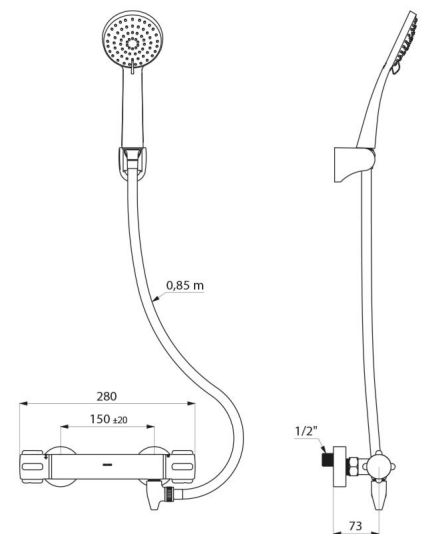

ADVANTAGES

SECURITHERM: Optimum anti-scalding safety

Pre-set maximum temperature limiter

Automatically drains shower head and flexible hose

Thermostatic: total temperature stability