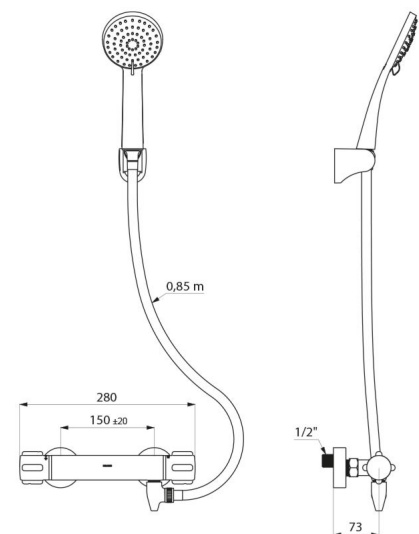

Shower kit with thermostatic mixer

Ref. H9739SHYG

Securitouch dual control thermostatic mixer

2024 UK public price excluding VAT: £389.49

DESCRIPTION

Shower kit with thermostatic mixer - Ref. H9739SHYG

SECURITHERM dual control thermostatic shower kit with auto-draining device:

- Shower mixer with scale-resistant, thermostatic cartridge: Mixer with anti-scalding failsafe: shuts off automatically if cold supply fails. Prevents cold showers: shuts off automatically if hot water supply fails. Scale-resistant thermostatic cartridge for temperature adjustment. ¼-turn ceramic head for flow rate adjustment. Temperature adjusts from 25 - 40°C with maximum temperature pre-set at 38°C.

Thermal shocks are possible without removing the control knob or shutting off the cold water supply.

Flow rate limited to 9 lpm at 3 bar.

Chrome-plated brass body with CLASSIC controls.

M1/2" shower outlet.

Filters and non-return valves integrated on the F3/4" inlets.

Mixer with offset standard wall connectors, M1/2" M3/4".

- Shower head (ref. 813) with chrome-plated wall-mounted tilting support (ref. 845).

- Auto-draining device FM1/2" for installation between the flexible hose and the shower head, automatically drains the shower head and flexible hose (reduces bacterial development) (ref. 880).

Mixer ideal for healthcare facilities, retirement and care homes, hospitals and clinics.

Mixer suitable for people with reduced mobility.

Shower mixer with 30-year warranty.

TECHNICAL CHARACTERISTICS

Shower kit with thermostatic mixer - Ref. H9739SHYG

Connector	M1/2"
Technology	SECURITHERM thermostatic mixer
Depth	73mm
Length	281mm
Width	280mm
Flow rate	9 lpm
Temperature limiter	38°C
Finish	Chrome-plated brass
Norms	ACS

ADVANTAGES