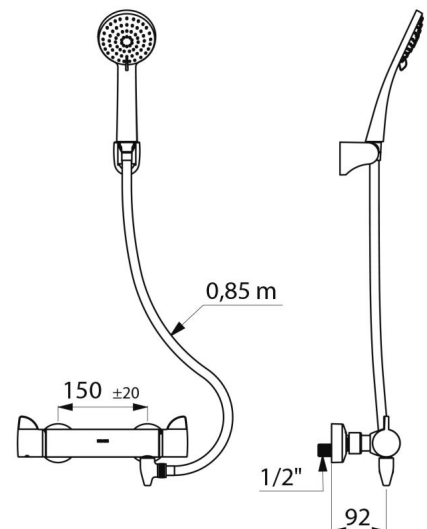

Thermostatic SECURITHERM securitouch auto- drain shower kit.

Ref. H9741HYG

Securitouch dual control thermostatic mixer

2024 UK public price excluding VAT: £444.80

DESCRIPTION

Thermostatic SECURITHERM securitouch auto-drain shower kit. - Ref. H9741HYG

SECURITHERM dual control thermostatic shower kit with auto-draining device:

- Shower mixer with scale-resistant thermostatic cartridge: Mixer with anti-scalding failsafe: shuts off automatically if cold water supply fails.

Prevents cold showers: shuts off automatically if hot water supply fails.

Securitouch thermal insulation prevents burns. Scale-resistant thermostatic cartridge adjusts the temperature. ¼-turn ceramic valve head adjusts the flow rate.

Temperature control from 25 - 41°C.

Double temperature limiter: 1st limiter set at 38°C can be overridden, 2nd limiter set at 41°C.

Thermal shocks are possible without removing the control knob or shutting off the water supply.

Flow rate regulated at 9 lpm.

Chrome-plated brass body with ERGO controls.

M1/2" shower outlet.

Filters and non-return valves integrated on the inlets, F3/4".

Mixer with offset STOP/CHECK wall connectors, M1/2" M3/4".

- Shower head (ref. 813) with chrome-plated wall-mounted adjustable support (ref. 845).

- Auto-draining device FM1/2" for installation between the flexible hose and the shower head, automatically drains the shower head and flexible hose (ref. 880).

Mixer ideal for healthcare facilities, retirement and care homes, hospitals and clinics.

Mixer suitable for people with reduced mobility.

Shower mixer with 30-year warranty.

TECHNICAL CHARACTERISTICS

Thermostatic SECURITHERM securitouch auto-drain shower kit. - Ref. H9741HYG