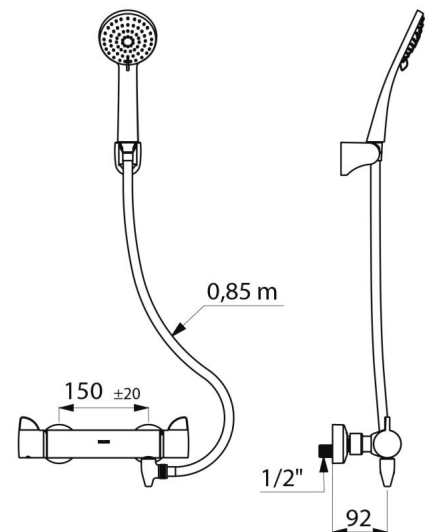

ADVANTAGES

SECURITHERM: Optimum anti-scalding safety

Double maximum temperature limiter

Securitouch thermal insulation prevents burns

Thermostatic: total temperature stability