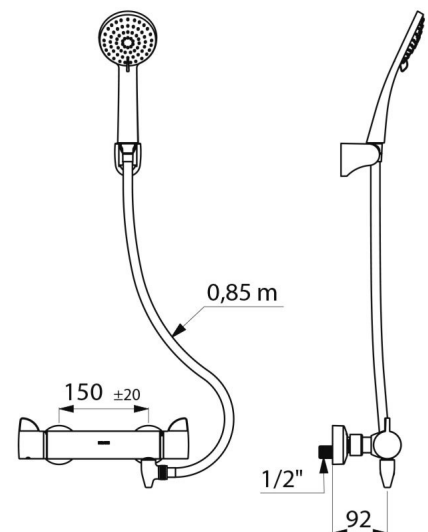

Thermostatic SECURITHERM securitouch auto-drain shower kit.

Ref. H9741HYG

Securitouch dual control thermostatic mixer

2025 UK public price excluding VAT: £461.24

DESCRIPTION

Thermostatic SECURITHERM securitouch auto-drain shower kit. - Ref. H9741HYG

SECURITHERM dual control thermostatic shower kit with auto-draining device:

- Shower mixer with scale-resistant thermostatic cartridge;
- Mixer with anti-scalding failsafe: shuts off automatically if cold water supply fails.

Prevents cold showers: shuts off automatically if hot water supply fails.

Securitouch thermal insulation prevents burns.

Scale-resistant thermostatic cartridge adjusts the temperature.

¼-turn ceramic valve head adjusts the flow rate.

Temperature control from 25 - 41°C.

Double temperature limiter: 1st limiter set at 38°C can be overridden, 2nd limiter set at 41°C.

Thermal shocks are possible without removing the control knob or shutting off the water supply.

Flow rate regulated at 9 lpm.

Chrome-plated brass body with ERGO controls.

M1/2" shower outlet.

Filters and non-return valves integrated on the inlets, F3/4".

Mixer with offset STOP/CHECK wall connectors, M1/2" M3/4".

- Shower head (ref. 813) with chrome-plated wall-mounted adjustable support (ref. 845).

- Auto-draining device FM1/2" for installation between the flexible hose and the shower head, automatically drains the shower head and flexible hose (ref. 880).

Mixer ideal for healthcare facilities, retirement and care homes, hospitals and clinics.

Mixer suitable for people with reduced mobility.

Shower mixer with 30-year warranty.

TECHNICAL CHARACTERISTICS

Thermostatic SECURITHERM securitouch auto-drain shower kit. - Ref. H9741HYG