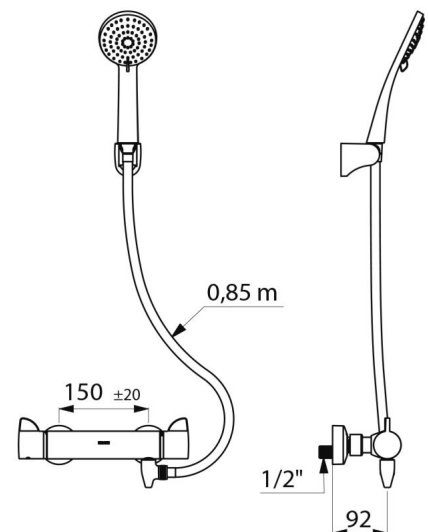

Thermostatic SECURITHERM securitouch auto-drain shower kit.

Ref. H9741HYG

Securitouch dual control thermostatic mixer

2025 UK public price excluding VAT: £461.24

DESCRIPTION

Thermostatic SECURITHERM securitouch auto-drain shower kit. - Ref. H9741HYG

SECURITHERM dual control thermostatic shower kit with auto-draining device:

- Shower mixer with scale-resistant thermostatic cartridge;
- Mixer with anti-scalding failsafe: shuts off automatically if cold water supply fails.

Prevents cold showers: shuts off automatically if hot water supply fails.

Securitouch thermal insulation prevents burns.

Scale-resistant thermostatic cartridge adjusts the temperature.

¼-turn ceramic valve head adjusts the flow rate.

Temperature control from 25 - 41°C.

Double temperature limiter: 1st limiter set at 38°C can be overridden, 2nd limiter set at 41°C.

Thermal shocks are possible without removing the control knob or shutting off the water supply.

Flow rate regulated at 9 lpm.

Chrome-plated brass body with ERGO controls.

M1/2" shower outlet.

Filters and non-return valves integrated on the inlets, F3/4".

Mixer with offset STOP/CHECK wall connectors, M1/2" M3/4".

- Shower head (ref. 813) with chrome-plated wall-mounted adjustable support (ref. 845).
- Auto-draining device FM1/2" for installation between the flexible hose and the shower head, automatically drains the shower head and flexible hose (ref. 880).

Mixer ideal for healthcare facilities, retirement and care homes, hospitals and clinics.

Mixer suitable for people with reduced mobility.

Shower mixer with 30-year warranty.

TECHNICAL CHARACTERISTICS

Thermostatic SECURITHERM securitouch auto-drain shower kit. - Ref. H9741HYG